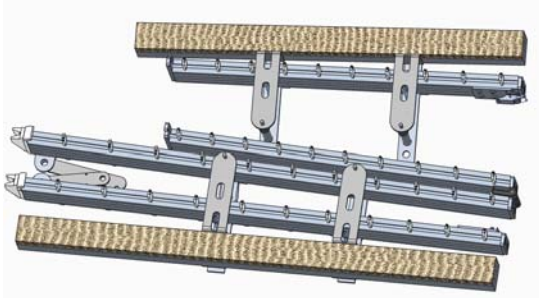

Suitcase VibeFrame (M55 – Size)

Alumnium rails, hialloy posts (sharp rail)

wooden rails, rubber posts

Tube in Tube Concept