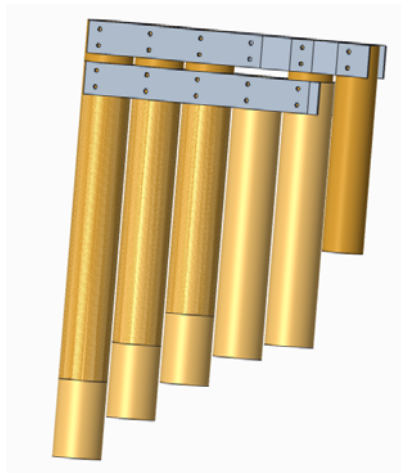

Suitcase VibeFrame (M55 – Size)

Alumnium rails, hialloy posts (sharp rail)

wooden rails, rubber posts

Tube in Tube Concept