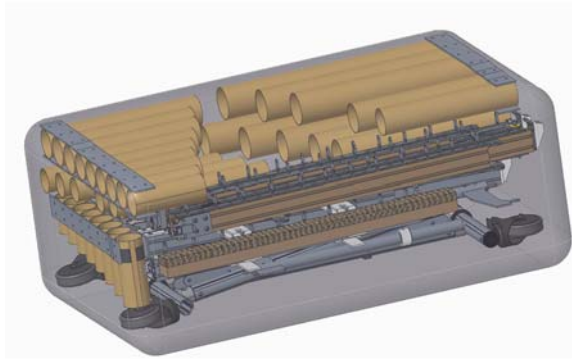

Suitcase VibeFrame (M55 – Size)

Alumnium rails, hialloy posts (sharp rail)

wooden rails, rubber posts

Tube in Tube Concept