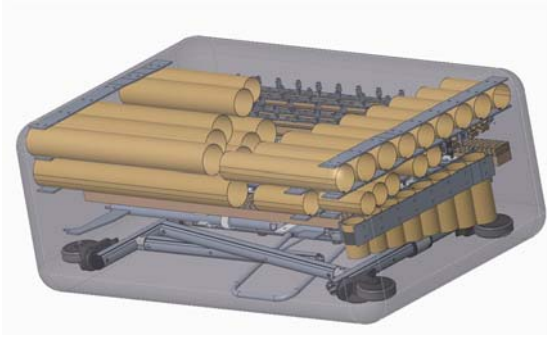

Suitcase VibeFrame (M55 – Size)

Alumnium rails, hialloy posts (sharp rail)

wooden rails, rubber posts

Tube in Tube Concept